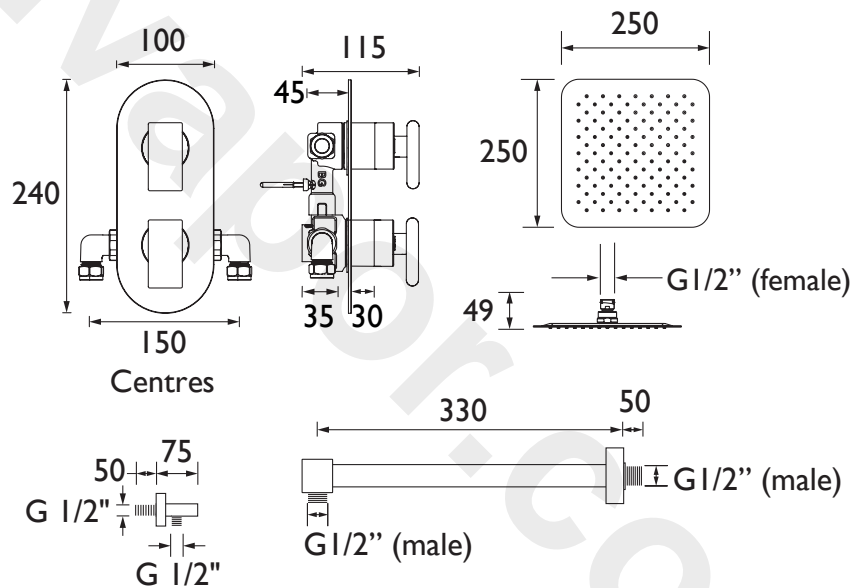

PIVOT SHWR PK2

PIVOT Shower Range Pivot Shower Pack 2 Complete

Features:

- Integral two outlet diverter
- 250mm square slimline fixed head with shower arm
- Large square three function push button handset and hose with integral holder and wall outlet

Product Certifications:

For more products, visit our website:
<http://www.bristan.com>

Specification

Style:	Contemporary
Finish/Colour:	Chrome Plated
Main Construction Material:	Brass; ABS
No of Controls:	3
Shower Type:	Dual Control
Shower Head Type:	Fixed Head and Handset
Valve/Cartridge Type:	3/4" Ceramic Disc Valve 1/4 turn
Maximum Hot Water Supply Temperature °C:	65
Maximum Static Pressure: (bar)	10
Plumbing System Suitability:	Suitable for all plumbing systems
Working Pressure Range:	Min: 0.2 bar, Max: 5 bar
Connection Inlet:	15mm Compression
Connection Outlet:	G 1/2"
Isolation Valve Included:	No
Check Valve Included:	Yes

Dimensions (measurements in mm)

Flow Rates (l/min)

System Pressure (bar)	0.2	0.5	1	2	3	5
Outlet 1 with Flow Regulator	4	6.3	8.9	9	9.1	10
Outlet 1 without Flow Regulator	8.6	14.7	20.8	29.4	36	46.5
Outlet 2 with Flow Regulator	4	6.3	8.9	9	9.7	10.3
Outlet 2 without Flow Regulator	8.3	14.4	20.4	28.8	35.3	45.5

TECHNICAL DATA SHEET

BRISTAN

TAPS & SHOWERS

D1