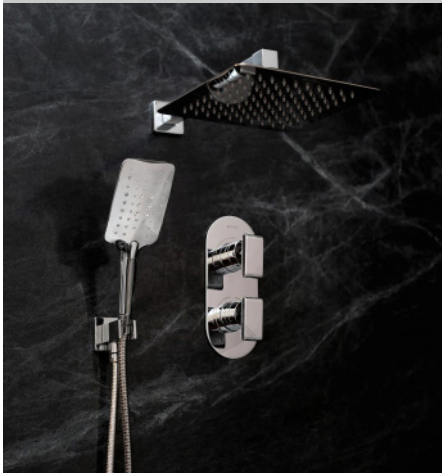

PIVOT SHWR PK2

PIVOT Shower Range Pivot Shower Pack 2 Complete

Features:

- Integral two outlet diverter
- 250mm square slimline fixed head with shower arm
- Large square three function push button handset and hose with integral holder and wall outlet

Product Certifications:

For more products, visit our website:
<http://www.bristan.com>

Specification

Style:	Contemporary
Finish/Colour:	Chrome Plated
Main Construction Material:	Brass; ABS
No of Controls:	3
Shower Type:	Dual Control
Shower Head Type:	Fixed Head and Handset
Valve/Cartridge Type:	3/4" Ceramic Disc Valve 1/4 turn
Maximum Hot Water Supply Temperature °C:	65
Maximum Static Pressure: (bar)	10
Plumbing System Suitability:	Suitable for all plumbing systems
Working Pressure Range:	Min: 0.2 bar, Max: 5 bar
Connection Inlet:	15mm Compression
Connection Outlet:	G 1/2"
Isolation Valve Included:	No
Check Valve Included:	Yes